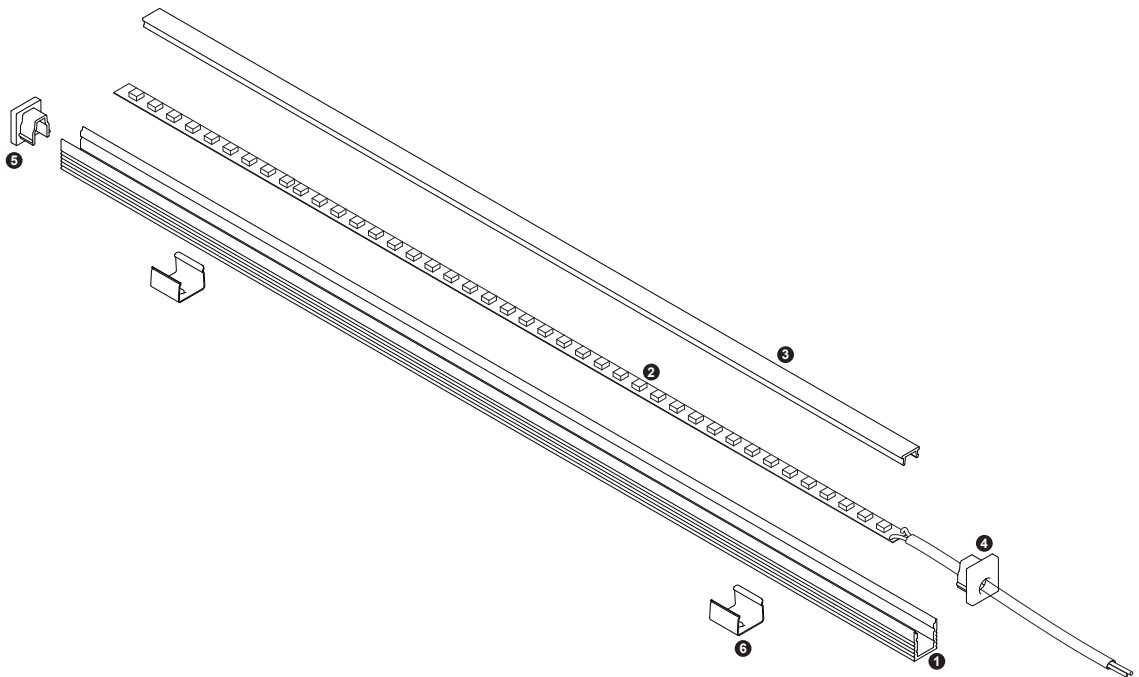

Aluminium LED Profile LW-AS9

Surface

Unit:mm

	Name	Code	Material	Color	Others
①	Aluminum Profile	AS9	Aluminum	Silver / White / Black / RAL color	
②	LED strip	-	-	-	MAX. 19.2 W/m
④	Endcap (with hole)	AS9-Cap-H	Plastic	Grey / White / Black	-
⑤	Endcap (without hole)	AS9-Cap	Plastic	Grey / White / Black	-
⑥	Metal Clip	AS9-Clip-M	Stainless Steel	ecru	-

③ Optional Diffuser(PC)

Color	Light Transmittance	Code
Opal	52%	AS9-O
Milky	-	-
Frosted	-	-
Clear	-	-

METAL CLIP INSTALLING INSTRUCTIONS