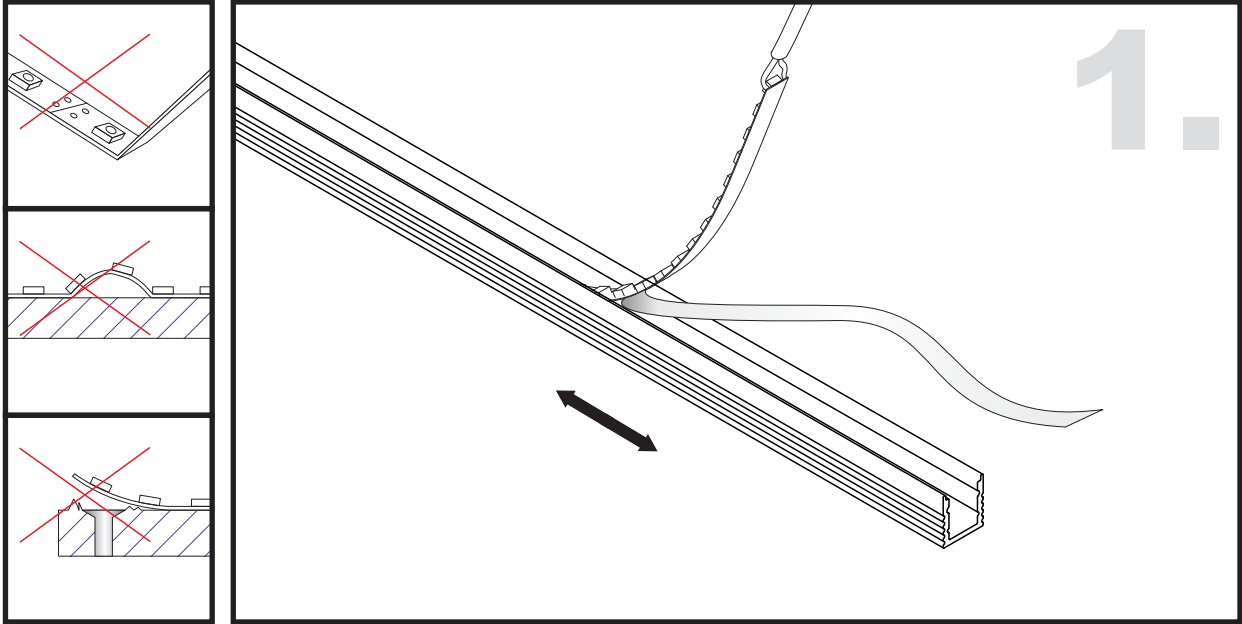

Aluminium LED Profile LW-AS9

Surface

Unit:mm

	Name	Code	Material	Color	Others
①	Aluminum Profile	AS9	Aluminum	Silver / White / Black / RAL color	
②	LED strip	-	-	-	MAX. 19.2 W/m
④	Endcap (with hole)	AS9-Cap-H	Plastic	Grey / White / Black	-
⑤	Endcap (without hole)	AS9-Cap	Plastic	Grey / White / Black	-
⑥	Metal Clip	AS9-Clip-M	Stainless Steel	ecru	-

③ Optional Diffuser(PC)

Color	Light Transmittance	Code
Opal	52%	AS9-O
Milky	-	-
Frosted	-	-
Clear	-	-

METAL CLIP INSTALLING INSTRUCTIONS